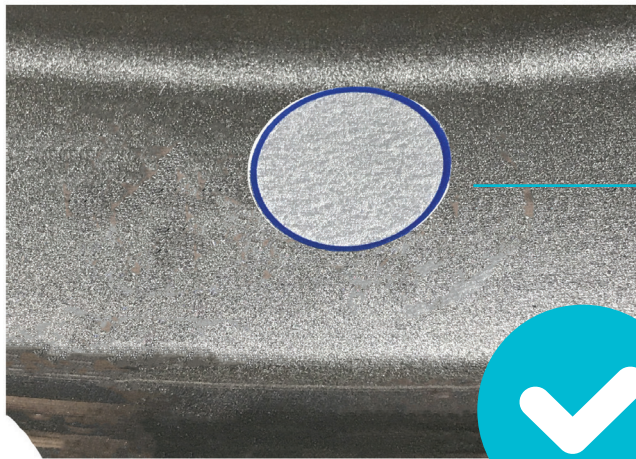

# Heat Sensitive Indicator

The heat indicator is located next to the roll stamp on the inside and on the tire side drop well.

## Clear Heat Indicator

The wheel can stay in service.