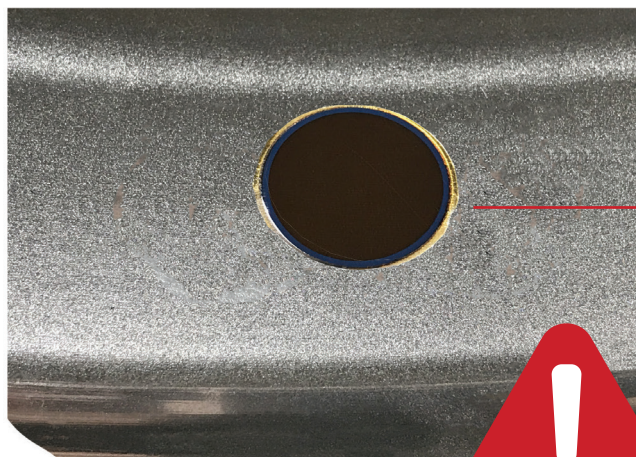

# Heat Sensitive Indicator

The heat indicator is located next to the roll stamp on the inside and on the tire side drop well.

## Clear Heat Indicator

The wheel can stay in service.