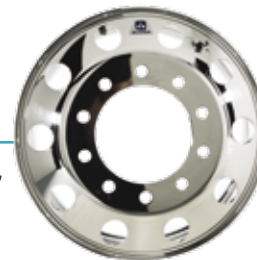

Advanced finishes for the world's best wheels.

High Polish

The superior polish that redefines standard.

Mirror Polish

The ultimate polish for the ultimate finish.

Advanced finishes for the world's best wheels.

High Polish

The superior polish that redefines standard.

Our High Polish is the go-to polish for your hardworking truck. Its reflective finish and high gloss levels give the wheel a appearance that redefines the standard in wheel finishes for all forged aluminum wheels.

Mirror Polish

The ultimate polish for the ultimate finish.

Mirror Polish defines the ultimate in quality and performance resulting in the premium wheel finish on the market. With the highest level of gloss and reflectivity, every truck will be show truck ready.